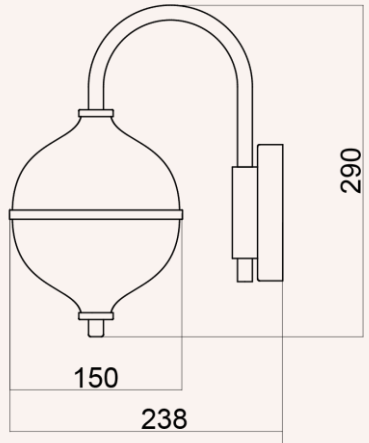

ALSO AVAILABLE IN LARGE  $\varnothing 320$  mm.

## PART OF THE ETERNAL MOONLIGHT SERIE

The wall lamp can be mounted directly on the wall or can be use with the included black fabric cord which also has a switch with a dimmer

ETERNAL MOONLIGHT WALL  
SMALL ø150 mm.

The wall lamp can be used with the included electrical cord with dimmer or hardwired as shown on the picture

CIRCLE OF LIFE PENDANT SMALL  
ø110 mm.

Available with white or black fabric cord

CIRCLE OF LIFE PENDANT MEDIUM  
ø200 mm.