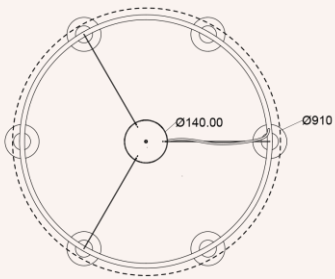

BOLIG MAGASINET  
VINDER  
DESIGN  
FAVORITTER  
2023  
BO BEDRE

13 cm. in height so it does not compromise your view

“I want my designs to be passed on to the next generation  
for a more sustainable lifestyle”