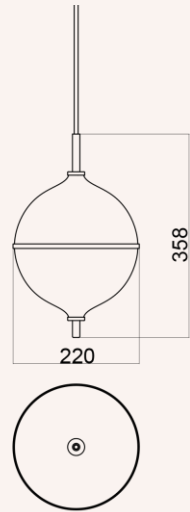

BOLIG MAGASINET  
VINDER  
DESIGN  
FAVORITTER  
2023  
BO BEDRE

13 cm. in height so it does not compromise your view

“I want my designs to be passed on to the next generation  
for a more sustainable lifestyle”

Eternal moonlight pendant medium  $\varnothing 220$  mm

Design by Maria Thygesen

Available with  
white or black fabric cord  
in ø22 cm.

BOLIG MAGASINET  
SOMNERET  
DESIGN  
FAVORITTER  
2025  
BO BEDRE

ALSO AVAILABLE IN LARGE  $\varnothing 320$  mm.