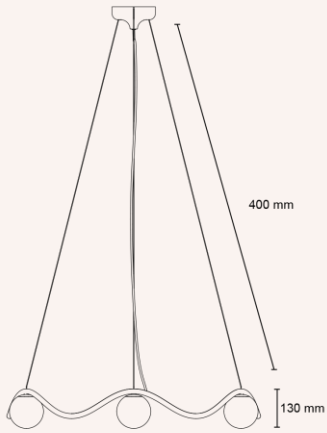

BOLIG MAGASINET  
VINDER  
DESIGN  
FAVORITTER  
2023  
BO BEDRE

13 cm. in height so it does not compromise your view

“I want my designs to be passed on to the next generation  
for a more sustainable lifestyle”

Eternal moonlight pendant medium  $\varnothing 220$  mm

Design by Maria Thygesen

Available with  
white or black fabric cord  
in ø22 cm.

BOLIG MAGASINET  
SOMNERET  
DESIGN  
FAVORITTER  
2025  
BO BEDRE

ALSO AVAILABLE IN LARGE  $\varnothing 320$  mm.