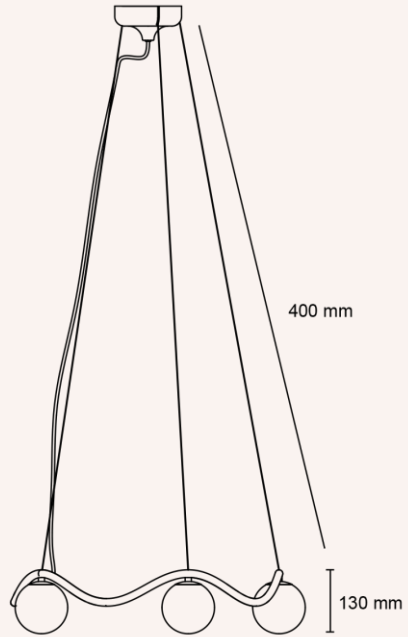

Also available in $\text{\O}650$ mm.