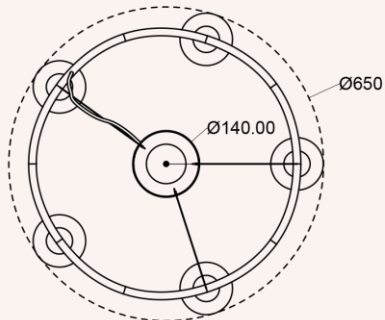

Also available in $\text{\O}650$ mm.