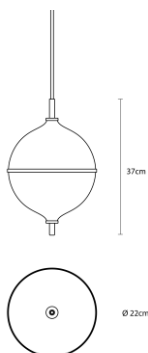

Design: Circle of life chandelier C910 mm.

Material: Genuine brass

Opal glass: White C110 mm.

Socket: G9 (LED not included)

Dimensions: C910 mm. h: 130 mm.

Cable length: 6 meters clear UV coated plastic cord

ETERNAL MOONLIGHT

All designs are CEUK approved

Design: Eternal Moonlight Pendant Large C320 mm.

Material: Genuine brass

Socket: E27 (LED not included)

Dimensions: C320 mm.

Cable length: 4 meters white fabric cord

Ceiling plate in aluminium brass: C100 mm.

IP: 20

Product ID: RD-EM-LP-BR

Retail price incl. VAT

4.795 DKK

Retail price ex. VAT

3.836 DKK

Design: Eternal Moonlight Pendant Medium C220 mm.

Material: Genuine brass

Socket: E27 (LED not included)

Dimensions: C220 mm.

Cable length: 4 meters white fabric cord

Ceiling plate in aluminium brass: C100 mm.

IP: 20

Product ID: RD-EM-MP-BR

Retail price incl. VAT