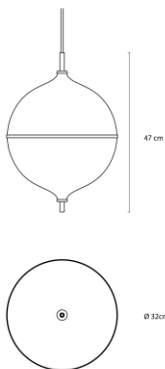

Material: Genuine brass

Socket: E14 (LED not included)

Dimensions: C200 mm.

Cable length: 3 meters black or white fabric cord

Ceiling plate in brass aluminium brass: C100 mm.

IP: 20

Product ID: RD-COLP-MP-BR

Retail price incl. VAT

2.995 DKK

Retail price ex. VAT

2.396 DKK

Design: Circle of Life Pendant Small C110 mm.

Material: Genuine brass

Socket: G9 (LED not included)

Dimensions: C110 mm.

Cable length: 3 meters black or white fabric cord

Ceiling plate in aluminium brass: C100 mm.

IP: 20

Product ID: RD-COLP-SP-BR

Retail price incl. VAT

2.495 DKK

Retail price ex. VAT

1.996 DKK

ETERNAL MOONLIGHT

All designs are CEUK approved

Design: Eternal Moonlight Pendant Large C320 mm.

Material: Genuine brass

Socket: E27 (LED not included)

Dimensions: C320 mm.

Cable length: 4 meters white fabric cord