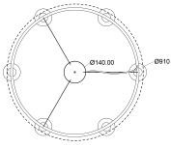

Dimensions: C910 mm. h: 170 mm.

Cable length: 6 meters clear UV coated plastic cord

Ceiling plate in genuine brass: C140 mm. h: 70 mm.

IP: 20

Product ID: RD-COL-91-15-BR-2025

Retail price incl. VAT

25.995 DKK

Design: Circle of life chandelier C910 mm.

Material: Genuine brass

Opal glass: White C110 mm.

Socket: G9 (LED not included)

Dimensions: C910 mm. h: 130 mm.

Cable length: 6 meters clear UV coated plastic cord

Ceiling plate in genuine brass: C140 mm. h: 70 mm.

IP: 20

Product ID: RD-COL-91-11-BR-2025

Retail price incl. VAT

21.995 DKK

Retail price ex. VAT

17.596 DKK

Design: Circle of life chandelier C650 mm.

Material: Genuine brass

Opal glass: White C110 mm.

Socket: G9 (LED not included)

Dimensions: C650 mm.

Cable length: 6 meters clear UV coated plastic cord

Ceiling plate in genuine brass: C140 mm. h: 70 mm.

IP: 20