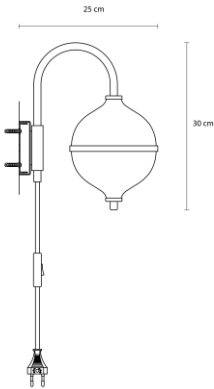

ETERNAL MOONLIGHT

All designs are CEUK approved

Design: Eternal Moonlight Pendant Large C320 mm.

Material: Genuine brass

Socket: E27 (LED not included)

Dimensions: C320 mm.

Cable length: 4 meters white fabric cord

Material: Genuine brass

Socket: E27 (LED not included)

Dimensions: C220 mm.

Cable length: 4 meters white fabric cord

Ceiling plate in aluminium brass: C100 mm.

IP: 20

Product ID: RD-EM-MP-BR

Retail price incl. VAT

3.795 DKK

Retail price ex. VAT

3.036 DKK

ETERNAL MOONLIGHT

All designs are CEUK approved

Design: Eternal Moonlight Wall Small C150 mm.

Material: Genuine brass

Socket: G9 (LED not included)

Dimensions: C150 mm.

Cable length: 3 meters white fabric cord

Switch: Dimmable

Wall plate in brass: C95 mm.

IP: 44

Product ID: RD-EM-W-BR

Retail price incl. VAT

3.995 DKK