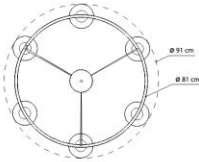

REBELLO DECOR

DKK Pricelist
2026

CIRCLE OF LIFE

All designs are CEUK approved

Design: Circle of life chandelier C910 mm.

Material: Genuine brass

Opal glass: White C150 mm.

Socket: G9 (LED not included)

Dimensions: C910 mm. h: 170 mm.

Cable length: 6 meters clear UV coated plastic cord

Ceiling plate in genuine brass: C140 mm. h: 70 mm.

IP: 20

Product ID: RD-COL-91-15-BR-2025

Retail price incl. VAT

25.995 DKK

Design: Circle of life chandelier C910 mm.

Material: Genuine brass

Opal glass: White C110 mm.

Socket: G9 (LED not included)

Dimensions: C910 mm. h: 130 mm.

Cable length: 6 meters clear UV coated plastic cord