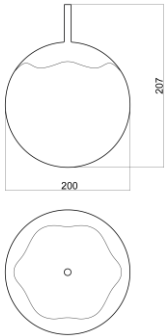

CIRCLE OF LIFE

All designs are CEUK approved

Design: Circle of Life Pendant Medium C200 mm.

Material: Genuine brass

Socket: E14 (LED not included)

Dimensions: C200 mm.

Cable length: 3 meters black or white fabric cord

Ceiling plate in brass aluminium brass: C100 mm.

IP: 20

Product ID: RD-COLP-MP-BR

Retail price incl. VAT

2.995 DKK

Retail price ex. VAT

2.396 DKK