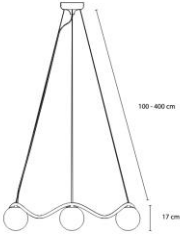

REBELLO DECOR

DKK Pricelist
2026

CIRCLE OF LIFE

All designs are CEUK approved

Design: Circle of life chandelier C910 mm.

Material: Genuine brass

Opal glass: White C150 mm.

Socket: G9 (LED not included)

Dimensions: C910 mm. h: 170 mm.

Cable length: 6 meters clear UV coated plastic cord

Ceiling plate in genuine brass: C140 mm. h: 70 mm.

IP: 20

Product ID: RD-COL-91-15-BR-2025

Retail price incl. VAT

25.995 DKK

Design: Circle of life chandelier C910 mm.

Material: Genuine brass

Opal glass: White C110 mm.

Socket: G9 (LED not included)

Dimensions: C910 mm. h: 130 mm.

Cable length: 6 meters clear UV coated plastic cord

Material: Genuine brass

Opal glass: White C110 mm.

Socket: G9 (LED not included)

Dimensions: C650 mm.

Cable length: 6 meters clear UV coated plastic cord

Ceiling plate in genuine brass: C140 mm. h: 70 mm.

IP: 20