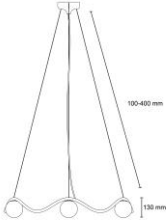

Dimensions: C910 mm. h: 170 mm.

Cable length: 6 meters clear UV coated plastic cord

Ceiling plate in genuine brass: C140 mm. h: 70 mm.

IP: 20

Product ID: RD-COL-91-15-BR-2025

Retail price incl. VAT

25.995 DKK

Design: Circle of life chandelier C910 mm.

Material: Genuine brass

Opal glass: White C110 mm.

Socket: G9 (LED not included)

Dimensions: C910 mm. h: 130 mm.

Cable length: 6 meters clear UV coated plastic cord

Ceiling plate in genuine brass: C140 mm. h: 70 mm.

IP: 20

Product ID: RD-COL-91-11-BR-2025

Retail price incl. VAT

21.995 DKK

Retail price ex. VAT

17.596 DKK

Design: Circle of life chandelier C650 mm.

Material: Genuine brass

Opal glass: White C110 mm.

Socket: G9 (LED not included)

Dimensions: C650 mm.

Cable length: 6 meters clear UV coated plastic cord

Ceiling plate in genuine brass: C140 mm. h: 70 mm.

IP: 20