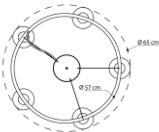

Retail price incl. VAT

16.995 DKK

Retail price ex. VAT

13.596 DKK