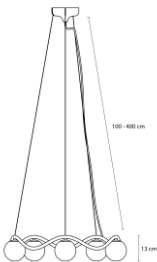

Dimensions: C910 mm. h: 170 mm.

Cable length: 6 meters clear UV coated plastic cord

Ceiling plate in genuine brass: C140 mm. h: 70 mm.

IP: 20

Product ID: RD-COL-91-15-BR-2025

Retail price incl. VAT

25.995 DKK

Design: Circle of life chandelier C910 mm.

Material: Genuine brass

Opal glass: White C110 mm.

Socket: G9 (LED not included)

Dimensions: C910 mm. h: 130 mm.

Cable length: 6 meters clear UV coated plastic cord

Ceiling plate in genuine brass: C140 mm. h: 70 mm.

IP: 20

Product ID: RD-COL-91-11-BR-2025

Retail price incl. VAT

21.995 DKK

Retail price ex. VAT

17.596 DKK

Design: Circle of life chandelier C650 mm.

Material: Genuine brass

Opal glass: White C110 mm.

Socket: G9 (LED not included)

Dimensions: C650 mm.

Cable length: 6 meters clear UV coated plastic cord

Ceiling plate in genuine brass: C140 mm. h: 70 mm.

IP: 20