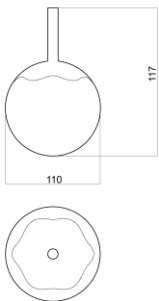

Design: Circle of life chandelier C910 mm.

Material: Genuine brass

Opal glass: White C110 mm.

Socket: G9 (LED not included)

Dimensions: C910 mm. h: 130 mm.

Cable length: 6 meters clear UV coated plastic cord

Material: Genuine brass

Opal glass: White C110 mm.

Socket: G9 (LED not included)

Dimensions: C650 mm.

Cable length: 6 meters clear UV coated plastic cord

Ceiling plate in genuine brass: C140 mm. h: 70 mm.

IP: 20

Material: Genuine brass

Socket: E14 (LED not included)

Dimensions: C200 mm.

Cable length: 3 meters black or white fabric cord

Ceiling plate in brass aluminium brass: C100 mm.

IP: 20

Product ID: RD-COLP-MP-BR

Retail price incl. VAT

2.995 DKK

Retail price ex. VAT

2.396 DKK

Design: Circle of Life Pendant Small C110 mm.

Material: Genuine brass

Socket: G9 (LED not included)

Dimensions: C110 mm.