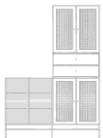

Wardrobe

Marble topplate price 4024

Depth:	Size: (H x W)	Bamboo	Beech	Smoked Oak Oak	Ash	Mahogany	Walnut
34,5	195 X 140	28.696	34.176	35.256	34.176	34.176	45.937

Bookcase_Model Rattan doors & Frame in same wood as the bookcase of choice