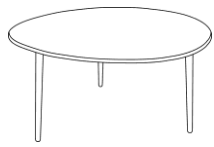

Table Oak Matt Lacquer or Smoked Oak Finish lacquer  
Oak Clear Oil or Smoked Oak Oil

Riverstone Ø120

Depth: Size: (H x W)

120 74 X 120 |

Smoked Oak  
Oak

20.436

Table

Riverstone Ø145